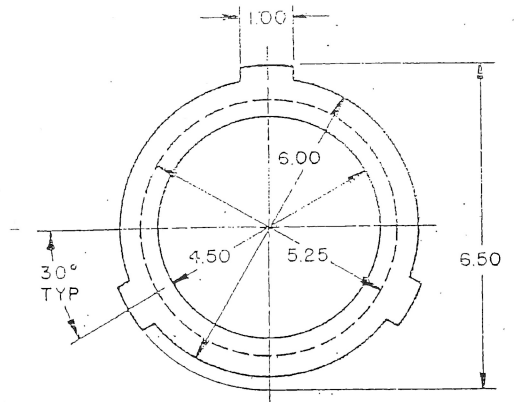

ADAPTOR

C-WASHER

STRAP CLAMP

HOLDING TOOL

DRILL JIG

LOCKWASHER