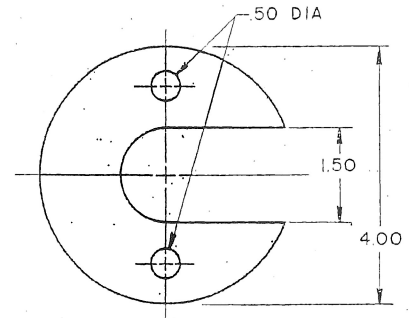

ADAPTOR

C-WASHER

STRAP CLAMP

HOLDING TOOL

DRILL JIG

LOCKWASHER