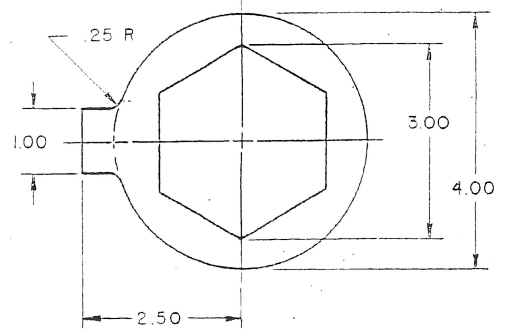

ADAPTOR

C-WASHER

STRAP CLAMP

HOLDING TOOL

DRILL JIG

LOCKWASHER